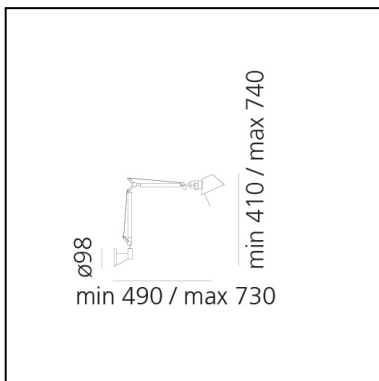

Tolomeo Micro Wall - Black - Body Lamp

Michele De Lucchi
Giancarlo Fassina

LUMINAIRE *

- Watt: **5W**
- Voltage: **220V-240V**
- Delivered lumen output: **267lm**
- Efficiency: **57%**
- Efficacy: **53.33lm/W**
- CRI: **80**

* Photometric data may vary depending on the source installed. Light measurements are provided in relative form and technical lighting calculations may be updated according to the effective source used.

FEATURES

- Product Code: **A010930**
- Colour: **Black**
- Installation: **Wall**
- Material: **Aluminium**
- Series: **Design Collection**
- design by: **Michele De Lucchi, Giancarlo Fassina**

DIMENSIONS

- Length: **490 mm**
- Height: **410 mm**
- Max Extension Height: **740 mm**
- Max Extension Length: **730 mm**

SOURCES NOT INCLUDED

- Category: **LED RETROFIT**
- Number: **1**
- Watt: **4W**
- Delivered lumen output: **370lm**
- Socket: **E14**